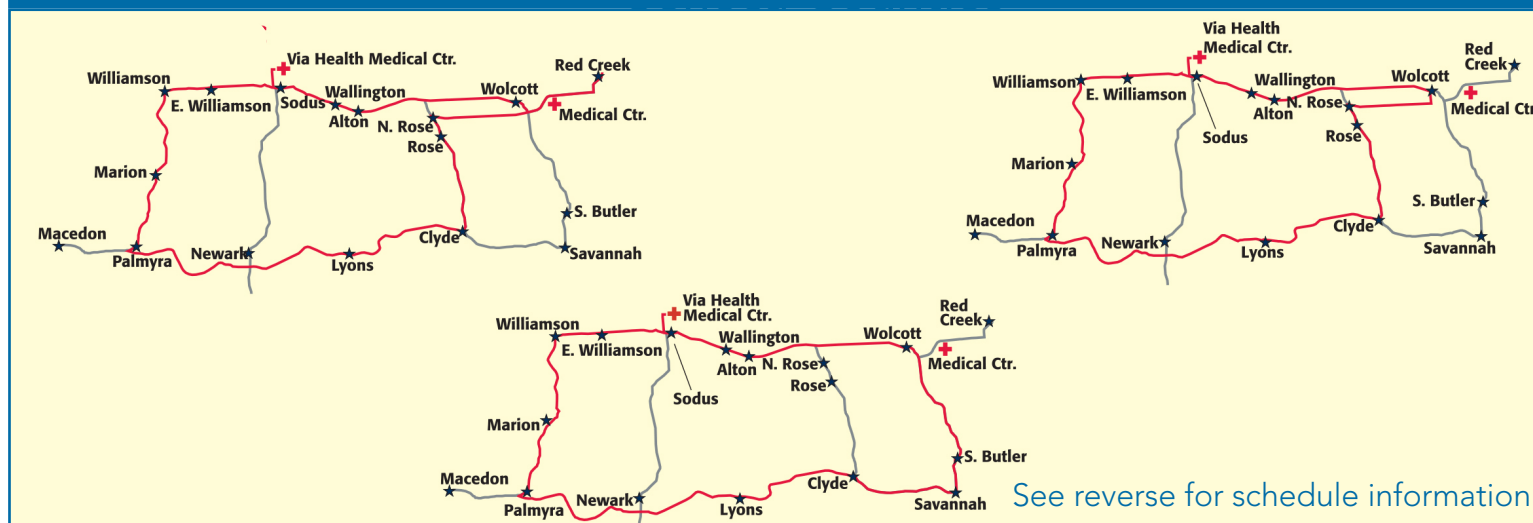

ROUTE MAPS: 302, 303, 304, 305, 306, & 307

See reverse for schedule information.

7227 Route 31
Lyons, NY 14489

315-946-5617
myRTS.com